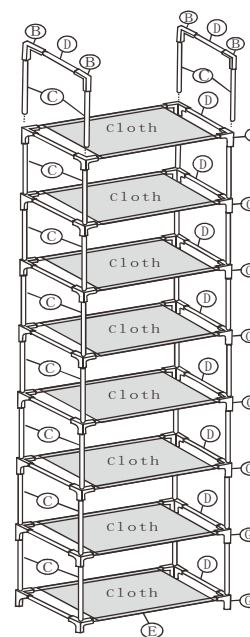

# 284214 Schuhregal Lena 8

1

Gx4  
Dx2  
Ex2  
Cx4  
Clothx1

2

Gx28  
Dx14  
Ex14  
Cx24  
Clothx7

3

Bx4  
Dx2  
Cx4

4

NO.	Qty	Length mm	Sketch
G	32		
B	4		
C	32	169	
D	18	250	
E	16	563	
Cloth	8		