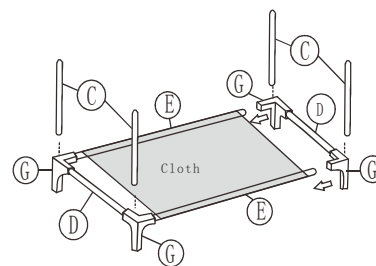

# 284214 Schuhregal Lena 8

1

Gx4  
Dx2  
Ex2  
Cx4  
Clothx1

2

Gx28  
Dx14  
Ex14  
Cx24  
Clothx7

3

Bx4  
Dx2  
Cx4

4

NO.	Qty	Length mm	Sketch
G	32		
B	4		
C	32	169	
D	18	250	
E	16	563	
Cloth	8		