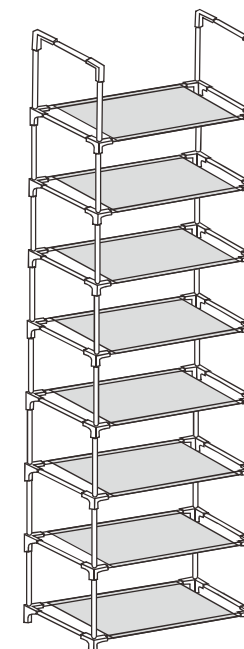

# 284214 Schuhregal Lena 8

1

Gx4  
Dx2  
Ex2  
Cx4  
Clothx1

2

Gx28  
Dx14  
Ex14  
Cx24  
Clothx7

3

Bx4  
Dx2  
Cx4

4

NO.	Qty	Length mm	Sketch
G	32		
B	4		
C	32	169	
D	18	250	
E	16	563	
Cloth	8		