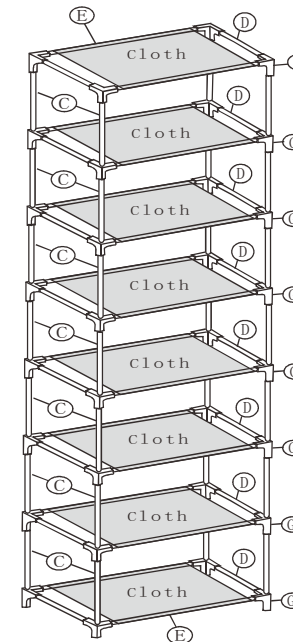

# 284214 Schuhregal Lena 8

1

Gx4  
Dx2  
Ex2  
Cx4  
Clothx1

2

Gx28  
Dx14  
Ex14  
Cx24  
Clothx7

3

Bx4  
Dx2  
Cx4

4

NO.	Qty	Length mm	Sketch
G	32		
B	4		
C	32	169	
D	18	250	
E	16	563	
Cloth	8		