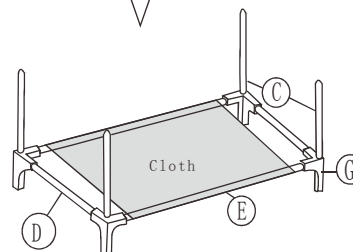

# 284214 Schuhregal Lena 8

1

Gx4  
Dx2  
Ex2  
Cx4  
Clothx1

2

Gx28  
Dx14  
Ex14  
Cx24  
Clothx7

3

Bx4  
Dx2  
Cx4

4

NO.	Qty	Length mm	Sketch
G	32		
B	4		
C	32	169	
D	18	250	
E	16	563	
Cloth	8		