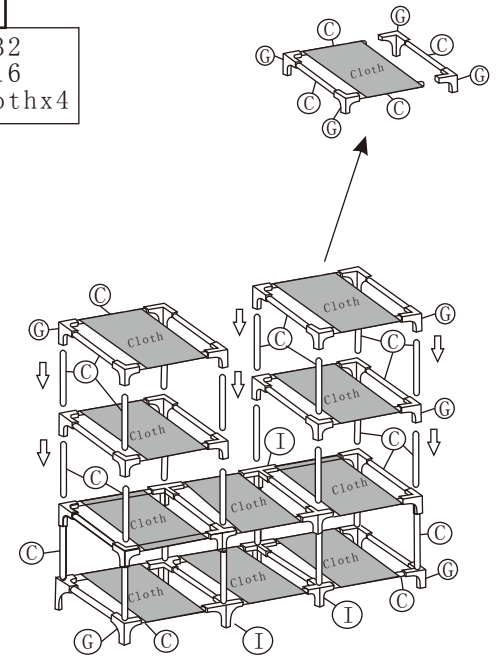

284216

Faltschrank Lena XL

NO	Qty	Length mm	Sketch
C	78	410	
I	16		
G	28		
T	4		
HOOK	2		
Cloth	10		
M	1		

1

Gx4  
Ix4  
Cx10  
Clothx3

2

Cx18  
Gx4  
Ix4  
Clothx3

3

Cx32  
Gx16  
Clothx4

4

Cx18  
Gx4  
Ix4  
HOOKx1

5

Mx1

6

1

Gx28  
Ix12  
Cx78  
HOOKx1  
Clothx10

2

Gx20  
Ix16  
Tx4  
Cx76  
HOOKx2  
Clothx10

3

Gx20  
Ix16  
Tx4  
Cx76  
HOOKx2  
Clothx10

4

Gx20  
Ix16  
Tx4  
Cx76  
HOOKx2  
Clothx10

5

Gx20  
Ix16  
Tx4  
Cx76  
HOOKx1  
Clothx10