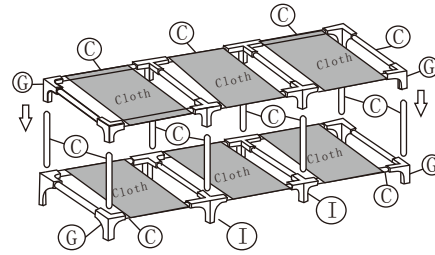

284216

Faltschrank Lena XL

NO	Qty	Length mm	Sketch
C	78	410	
I	16		
G	28		
T	4		
HOOK	2		
Cloth	10		
M	1		

1

Gx4  
Ix4  
Cx10  
Clothx3

2

Cx18  
Gx4  
Ix4  
Clothx3

3

Cx32  
Gx16  
Clothx4

4

Cx18  
Gx4  
Ix4  
HOOKx1

5

Mx1

6

1

Gx28  
Ix12  
Cx78  
HOOKx1  
Clothx10