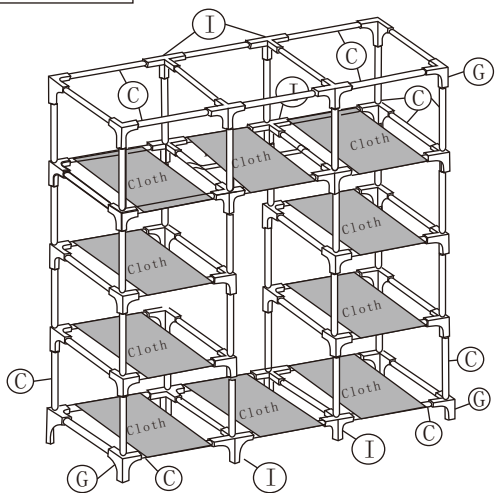

284216

Faltschrank Lena XL

NO	Qty	Length mm	Sketch
C	78	410	
I	16		
G	28		
T	4		
HOOK	2		
Cloth	10		
M	1		

1

Gx4  
Ix4  
Cx10  
Clothx3

2

Cx18  
Gx4  
Ix4  
Clothx3

3

Cx32  
Gx16  
Clothx4

4

Cx18  
Gx4  
Ix4  
HOOKx1

5

Mx1

6

1

Gx28  
Ix12  
Cx78  
HOOKx1  
Clothx10

2

Gx20  
Ix16  
Tx4  
Cx76  
HOOKx2  
Clothx10

3

Gx20  
Ix16  
Tx4  
Cx76  
HOOKx2  
Clothx10

4

Gx20  
Ix16  
Tx4  
Cx76  
HOOKx2  
Clothx10

5

Gx20  
Ix16  
Tx4  
Cx76  
HOOKx1  
Clothx10