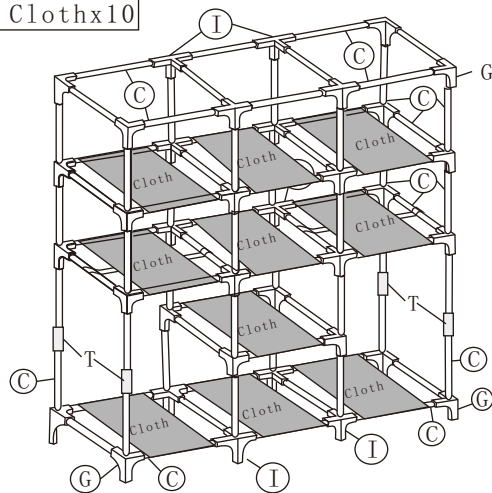

284216

Faltschrank Lena XL

NO	Qty	Length mm	Sketch
C	78	410	
I	16		
G	28		
T	4		
HOOK	2		
Cloth	10		
M	1		

1

Gx4  
Ix4  
Cx10  
Clothx3

2

Cx18  
Gx4  
Ix4  
Clothx3

3

Cx32  
Gx16  
Clothx4

4

Cx18  
Gx4  
Ix4  
HOOKx1

5

Mx1

6

1

Gx28  
Ix12  
Cx78  
HOOKx1  
Clothx10

2

Gx20  
Ix16  
Tx4  
Cx76  
HOOKx2  
Clothx10

3

Gx20  
Ix16  
Tx4  
Cx76  
HOOKx2  
Clothx10

4

Gx20  
Ix16  
Tx4  
Cx76  
HOOKx2  
Clothx10

5

Gx20  
Ix16  
Tx4  
Cx76  
HOOKx1  
Clothx10