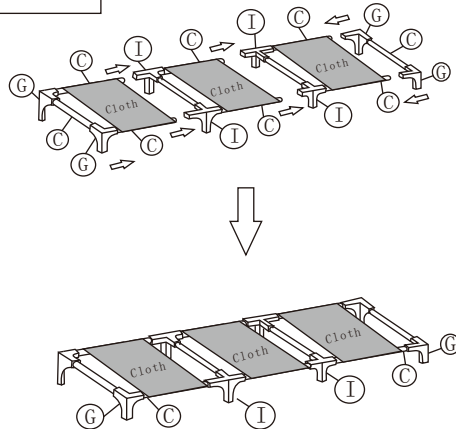

284216

Faltschrank Lena XL

NO	Qty	Length mm	Sketch
C	78	410	
I	16		
G	28		
T	4		
HOOK	2		
Cloth	10		
M	1		

1

Gx4  
Ix4  
Cx10  
Clothx3

2

Cx18  
Gx4  
Ix4  
Clothx3

3

Cx32  
Gx16  
Clothx4

4

Cx18  
Gx4  
Ix4  
HOOKx1

5

Mx1

6

1

Gx28  
Ix12  
Cx78  
HOOKx1  
Clothx10

2

Gx20  
Ix16  
Tx4  
Cx76  
HOOKx2  
Clothx10

3

Gx20  
Ix16  
Tx4  
Cx76  
HOOKx2  
Clothx10

4

Gx20  
Ix16  
Tx4  
Cx76  
HOOKx2  
Clothx10

5

Gx20  
Ix16  
Tx4  
Cx76  
HOOKx1  
Clothx10