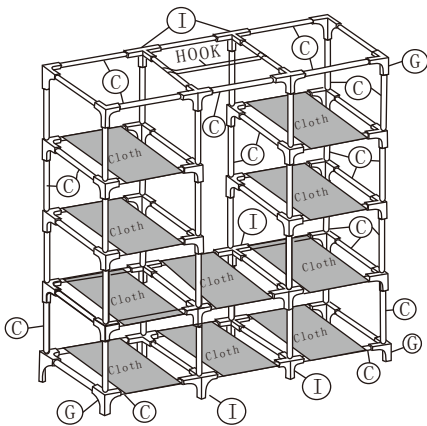

284216

Faltschrank Lena XL

NO	Qty	Length mm	Sketch
C	78	410	
I	16		
G	28		
T	4		
HOOK	2		
Cloth	10		
M	1		

1

Gx4  
Ix4  
Cx10  
Clothx3

2

Cx18  
Gx4  
Ix4  
Clothx3

3

Cx32  
Gx16  
Clothx4

4

Cx18  
Gx4  
Ix4  
HOOKx1

5

Mx1

6

1

Gx28  
Ix12  
Cx78  
HOOKx1  
Clothx10

2

Gx20  
Ix16  
Tx4  
Cx76  
HOOKx2  
Clothx10

3

Gx20  
Ix16  
Tx4  
Cx76  
HOOKx2  
Clothx10

4

Gx20  
Ix16  
Tx4  
Cx76  
HOOKx2  
Clothx10

5

Gx20  
Ix16  
Tx4  
Cx76  
HOOKx1  
Clothx10