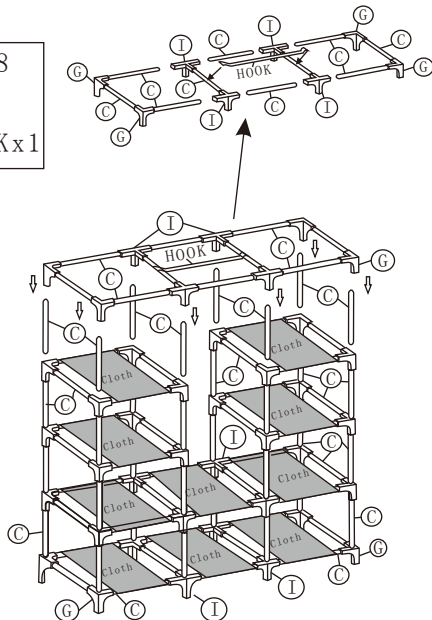

284216

Faltschrank Lena XL

NO	Qty	Length mm	Sketch
C	78	410	
I	16		
G	28		
T	4		
HOOK	2		
Cloth	10		
M	1		

1

Gx4  
Ix4  
Cx10  
Clothx3

2

Cx18  
Gx4  
Ix4  
Clothx3

3

Cx32  
Gx16  
Clothx4

4

Cx18  
Gx4  
Ix4  
HOOKx1

5

Mx1

6

1

Gx28  
Ix12  
Cx78  
HOOKx1  
Clothx10

2

Gx20  
Ix16  
Tx4  
Cx76  
HOOKx2  
Clothx10

3

Gx20  
Ix16  
Tx4  
Cx76  
HOOKx2  
Clothx10

4

Gx20  
Ix16  
Tx4  
Cx76  
HOOKx2  
Clothx10

5

Gx20  
Ix16  
Tx4  
Cx76  
HOOKx1  
Clothx10