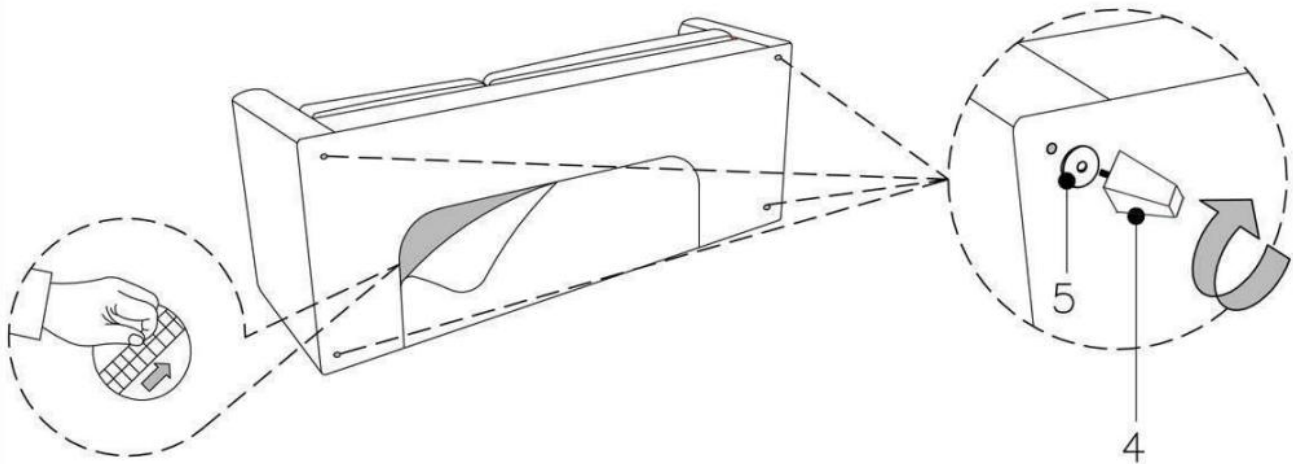

ASSEMBLY INSTRUCTION

Robyn Corner Sofa

PARTS LIST

NO.	DESCRIPTION	PARTS	Q'TY	NO.	DESCRIPTION	PARTS	Q'TY
1	Back cushion		3PCS	2	Chaise cushion		1PC
3	Seat cushion		2PCS	4	Legs		8PCS
5	WASHER		8PCS				

STEP 1: OPEN ZIPPER, TAKE OUT THE LEGS FROM THE BOTTOM OF THE SOFA

STEP 2: INSTALL THE LEGS OF THE SOFA