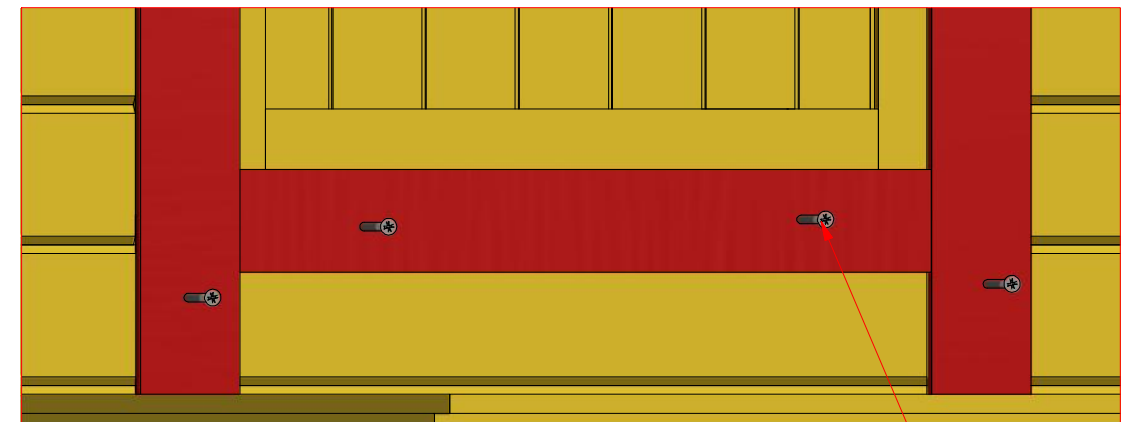

Grill cabin 9.2 m²

Screws

1	S3	3.5x45	45 pcs