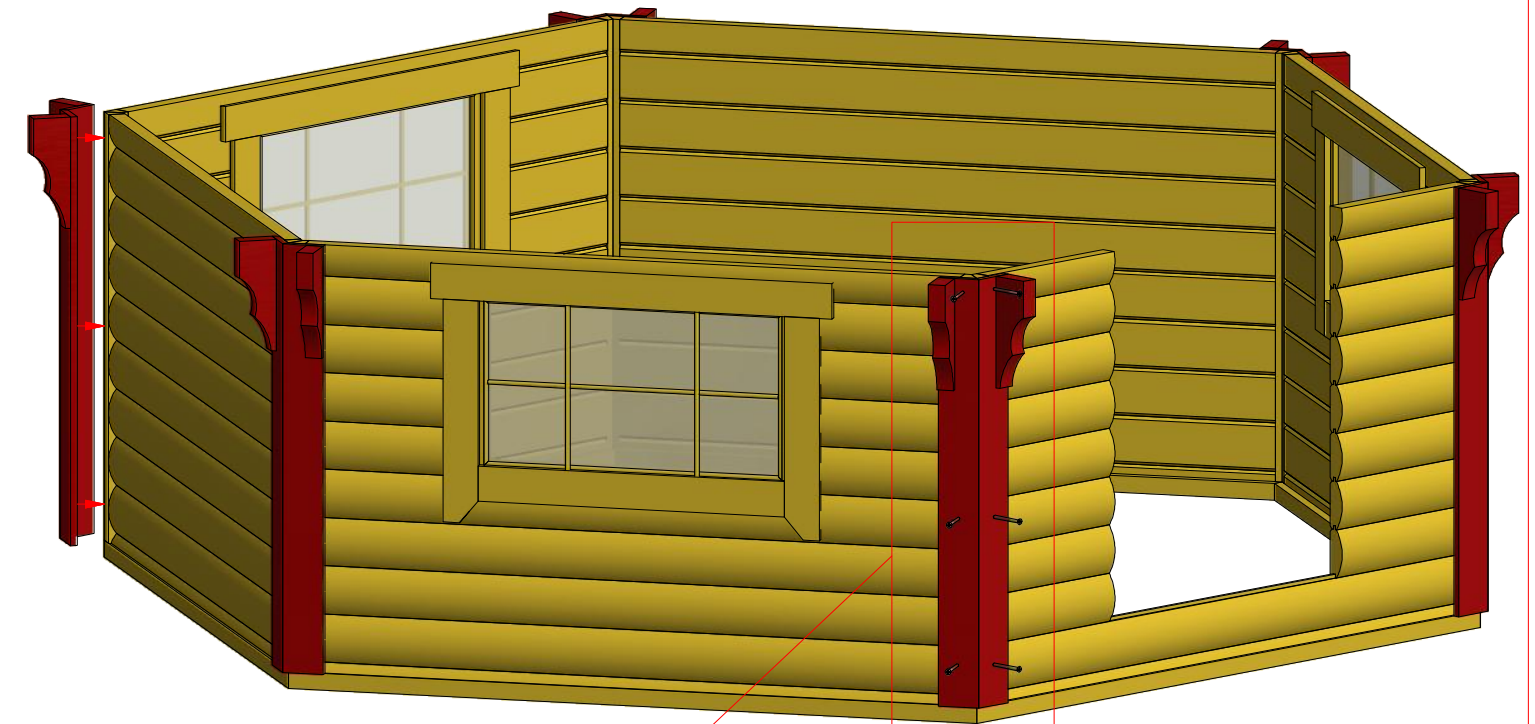

Grill cabin 9.2 m²

Screws

1	S2	4x70	24 pcs
2	S3	3.5x45	36 pcs