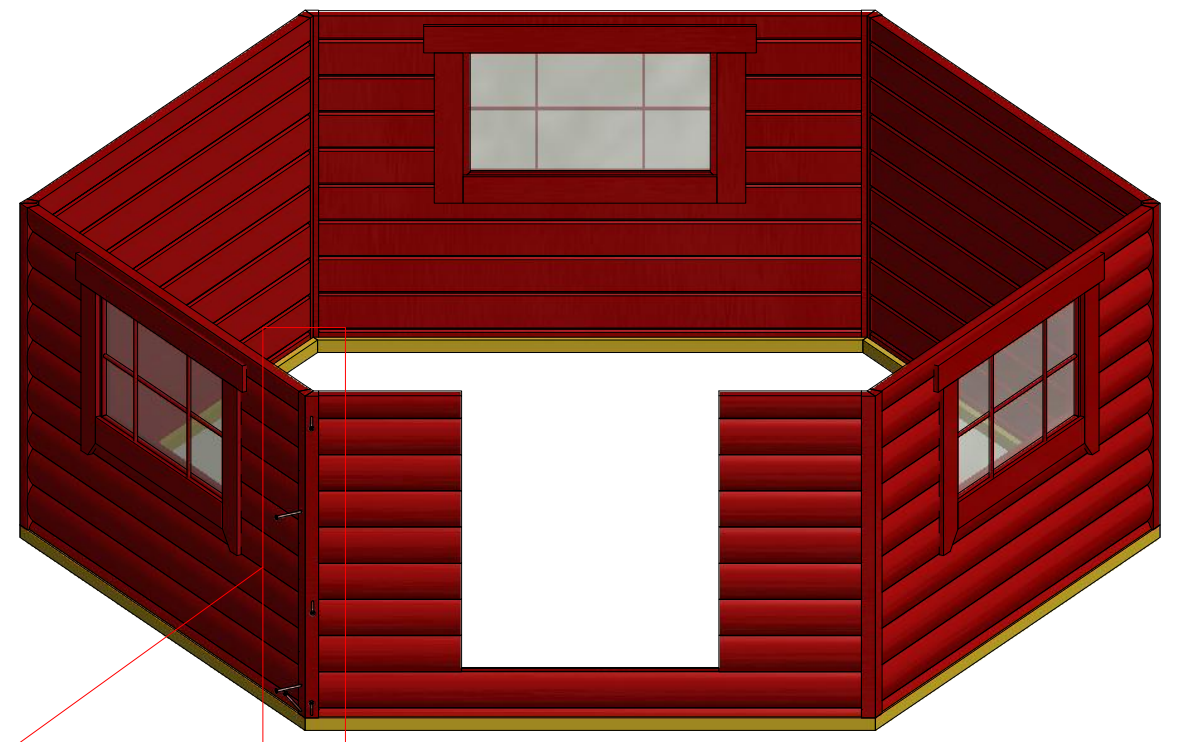

Grill cabin 9.2 m²

Screws

1	S2	4x70	36 pcs

2.1

2.2