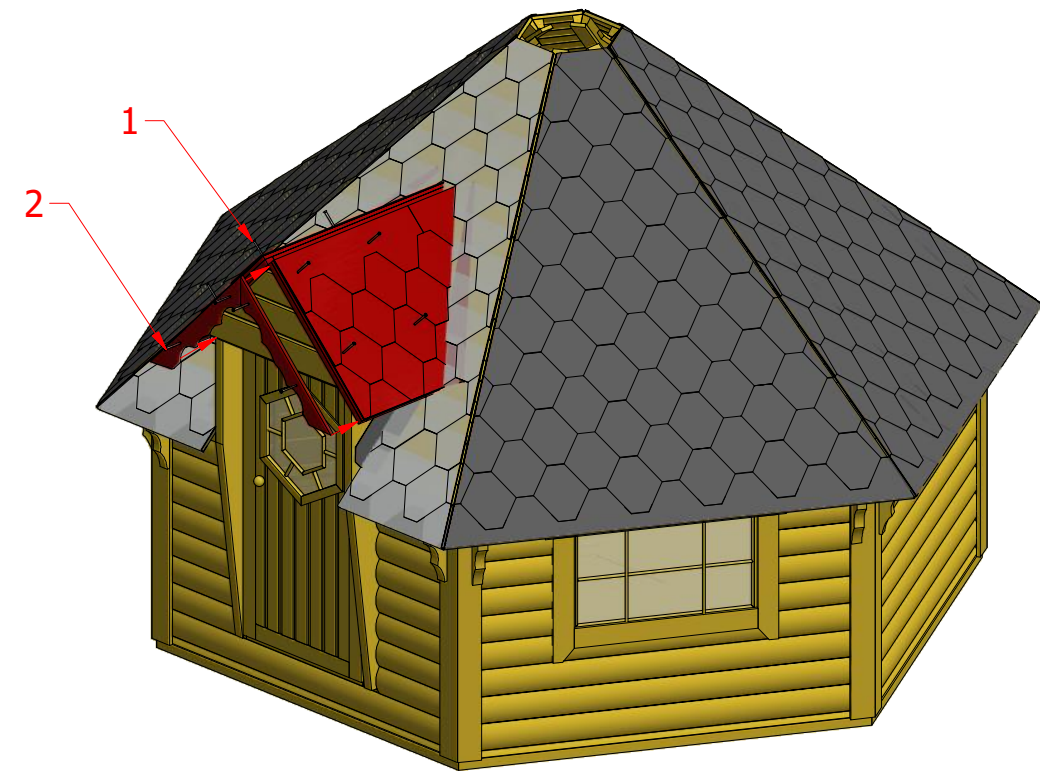

Grill cabin 9.2 m²

Screws

1	S1	5x100	8 pcs
2	S3	3.5x45	4 pcs