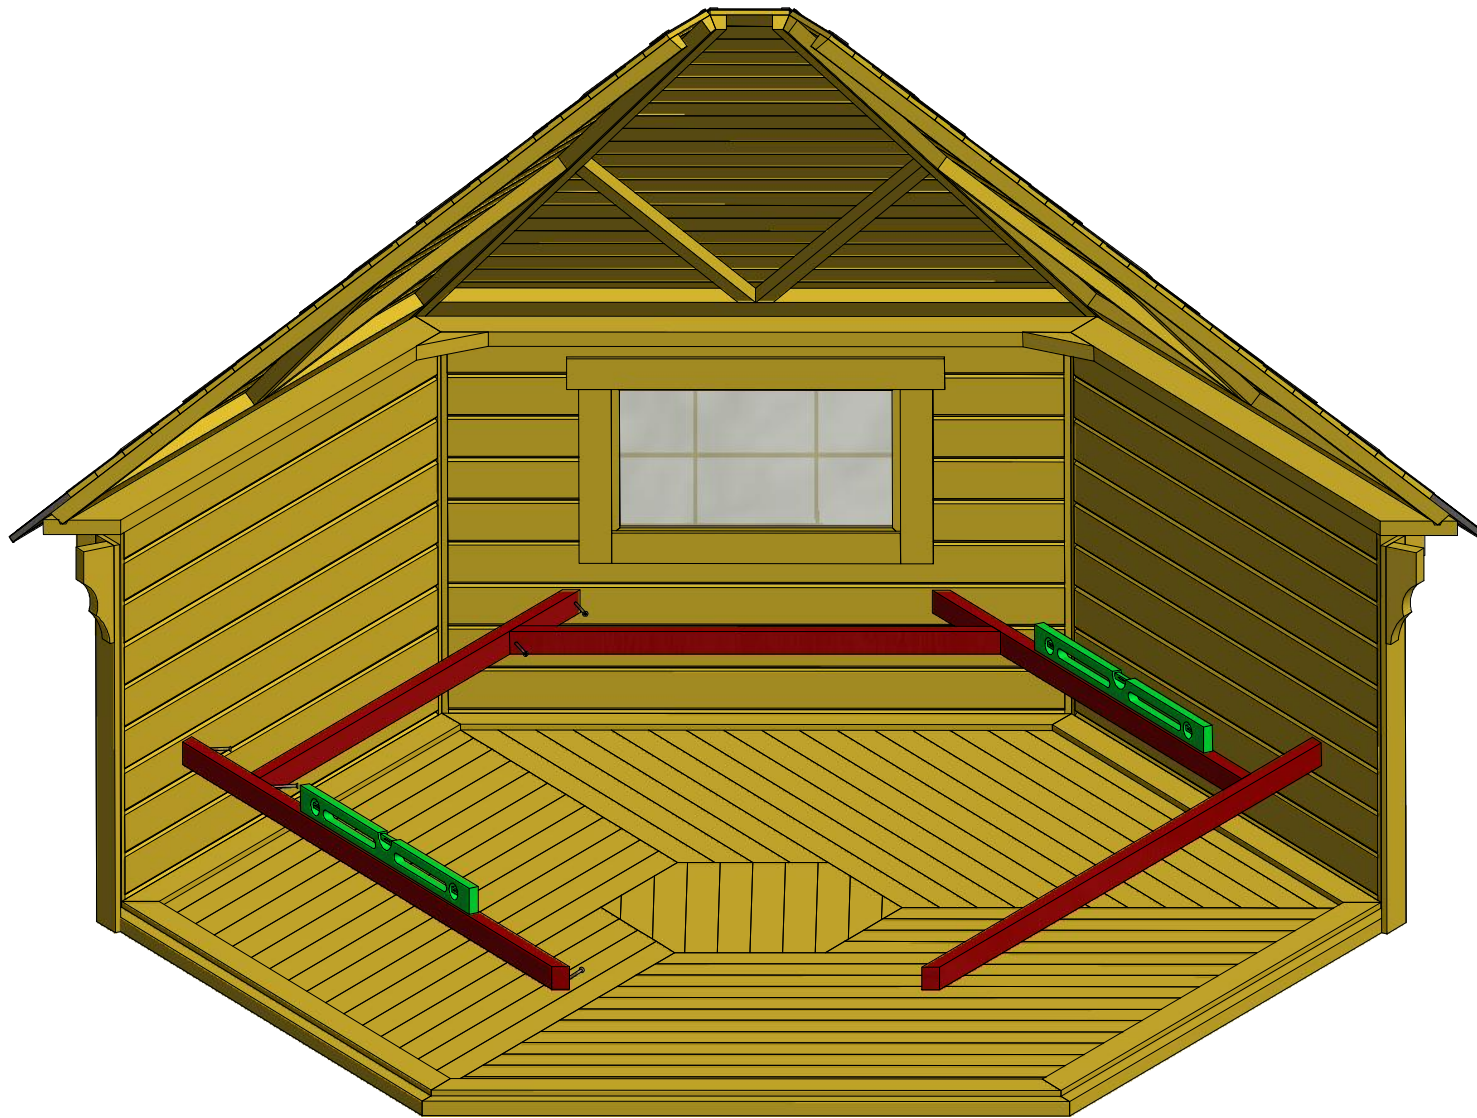

Grill cabin 9.2 m²

Screws

1	S2	4x70	84 pcs