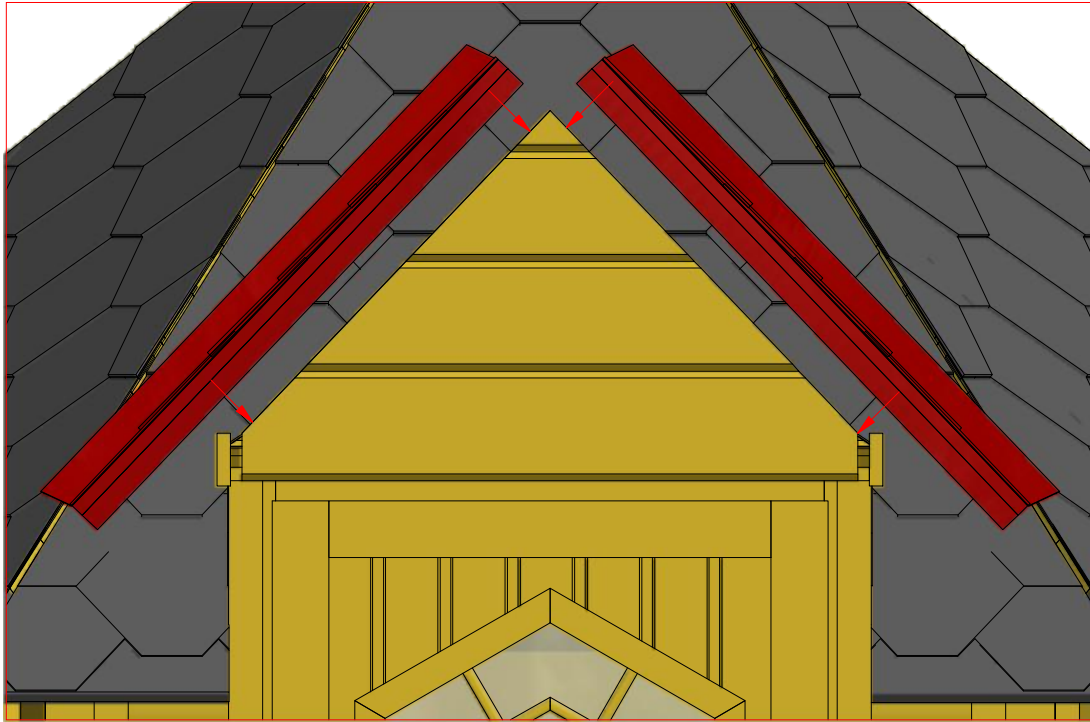

Grill cabin 9.2 m²

Screws

1	S1	5x100	8 pcs
2	S3	3.5x45	4 pcs