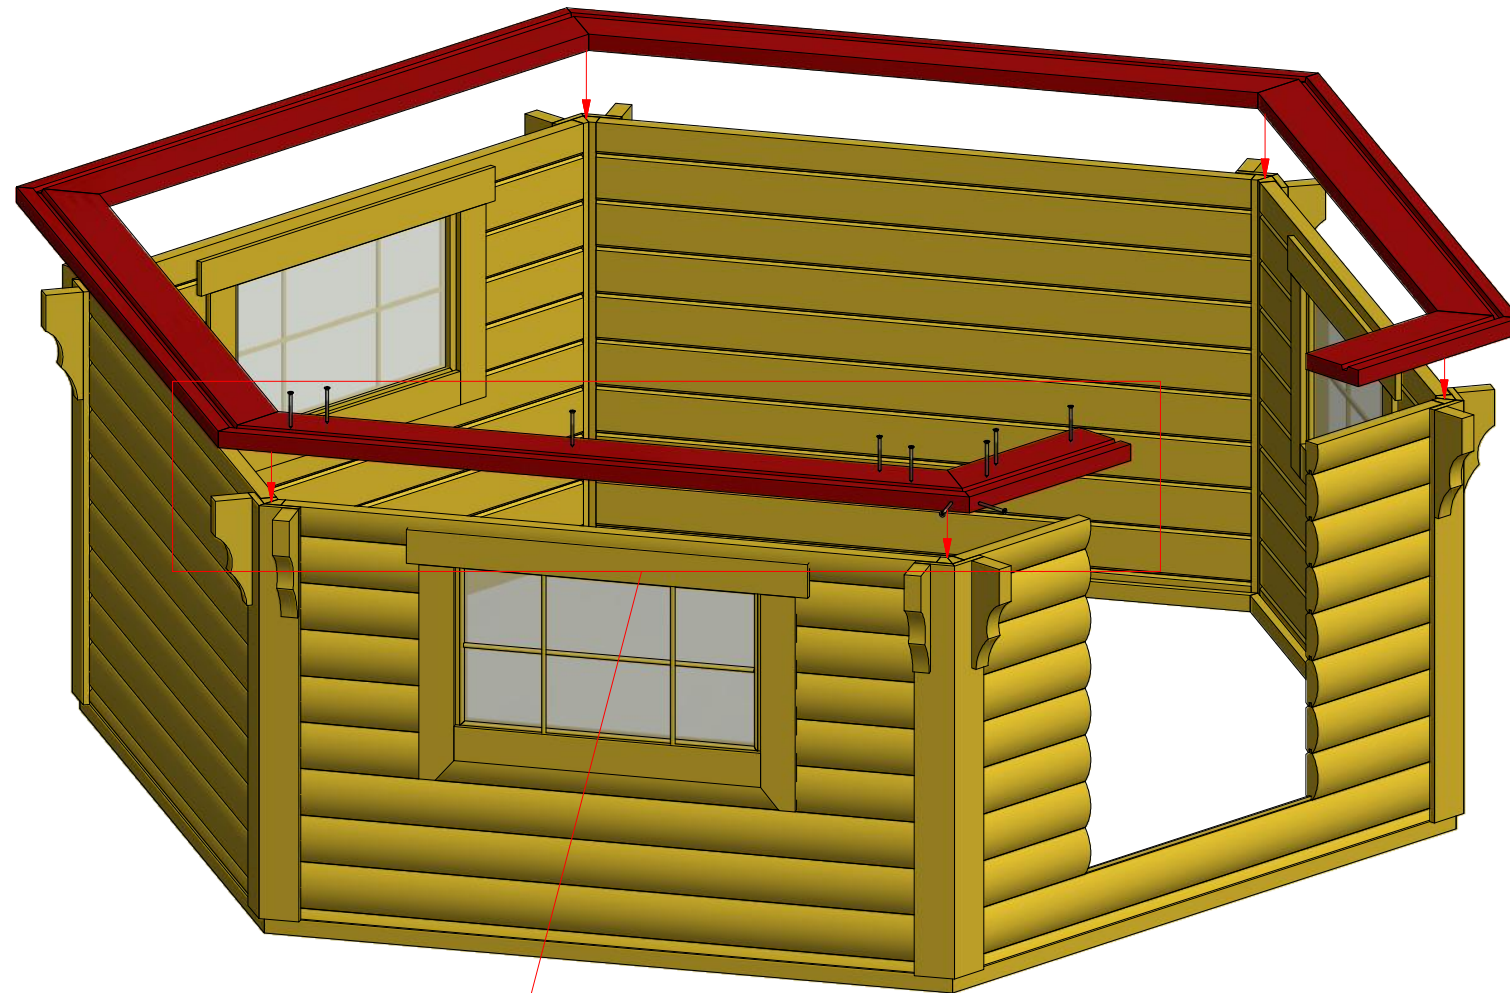

Grill cabin 9.2 m²

Screws

1	S1	5x100	55 pcs