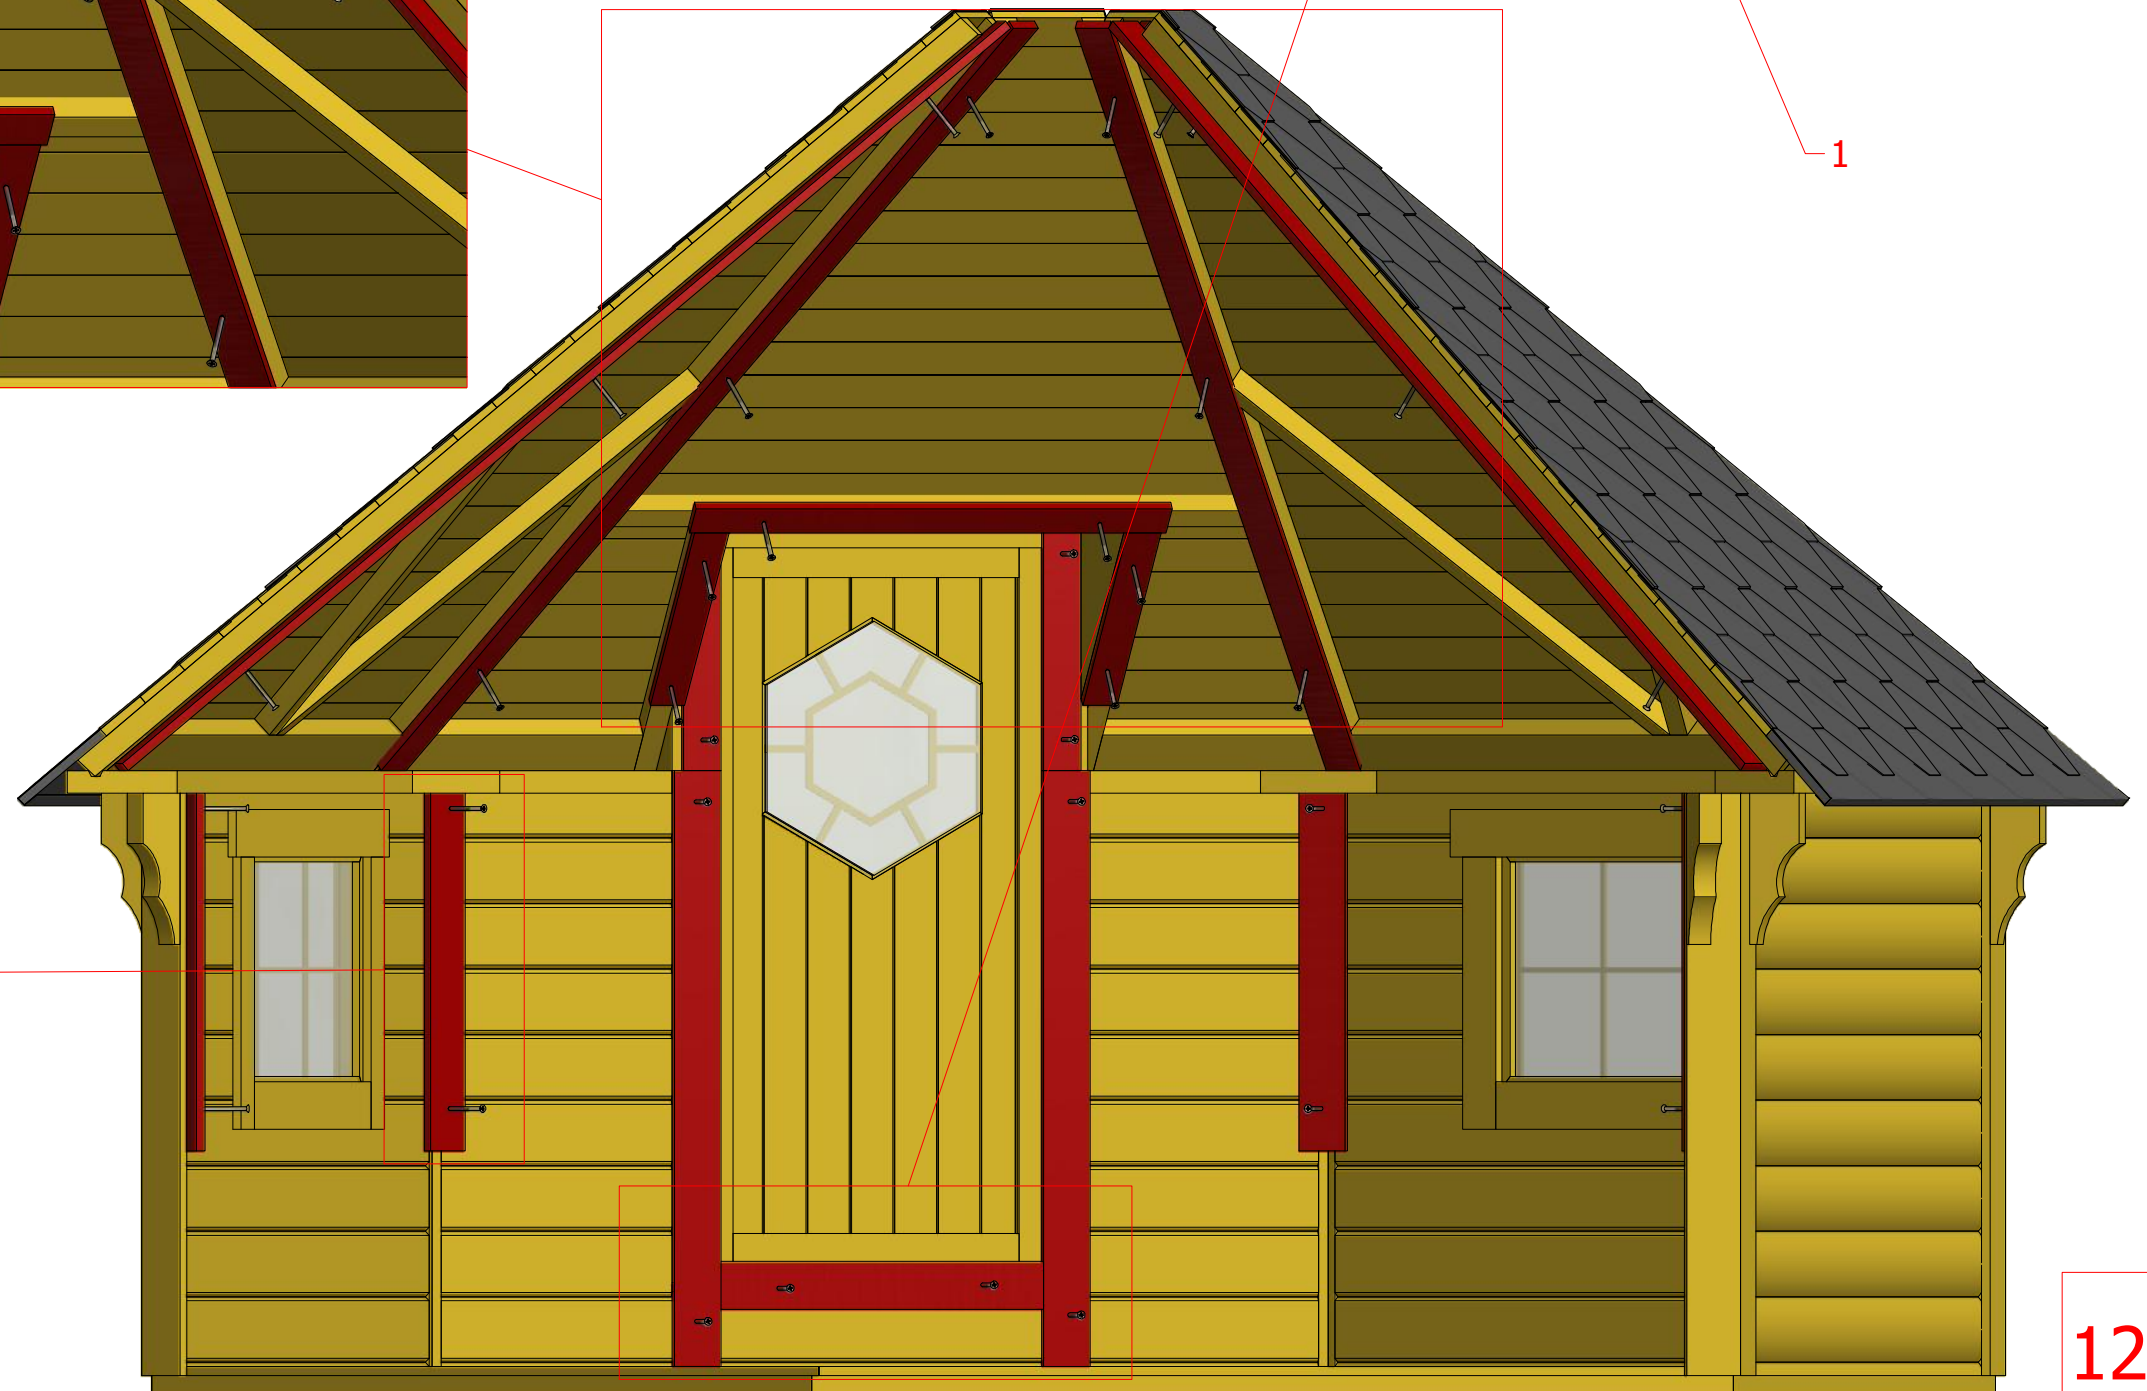

Grill cabin 9.2 m²

Screws

1	S3	3.5x45	45 pcs