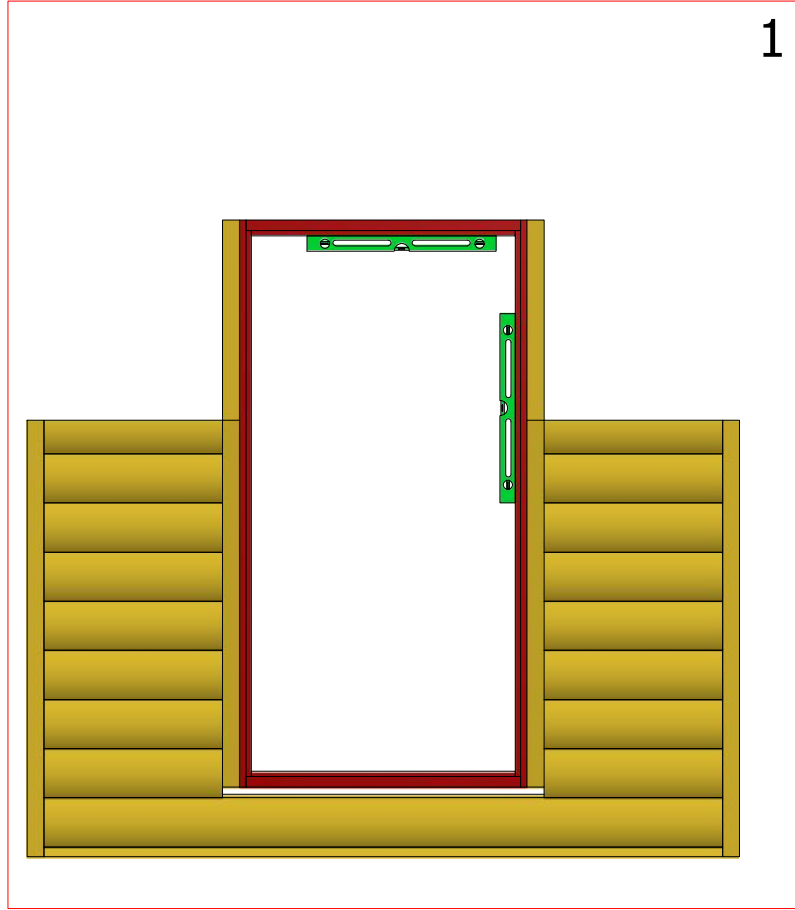

Grill cabin 9.2 m²

Screws

1	S1	5x100	8 pcs

1