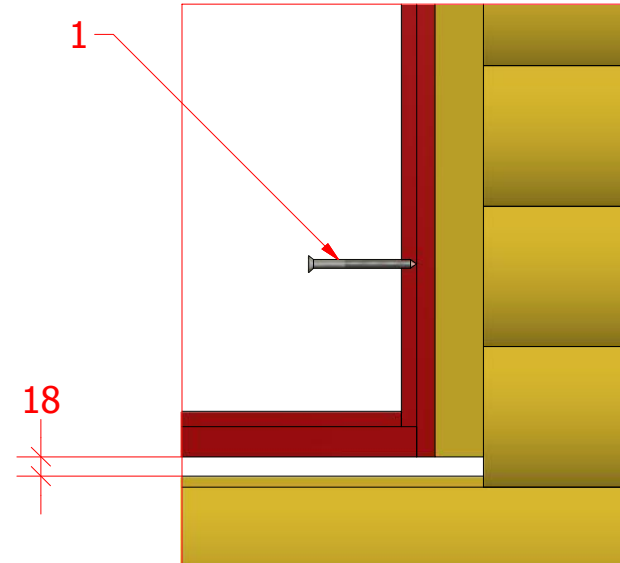

Grill cabin 9.2 m²

Screws

1	S1	5x100	8 pcs

1

2