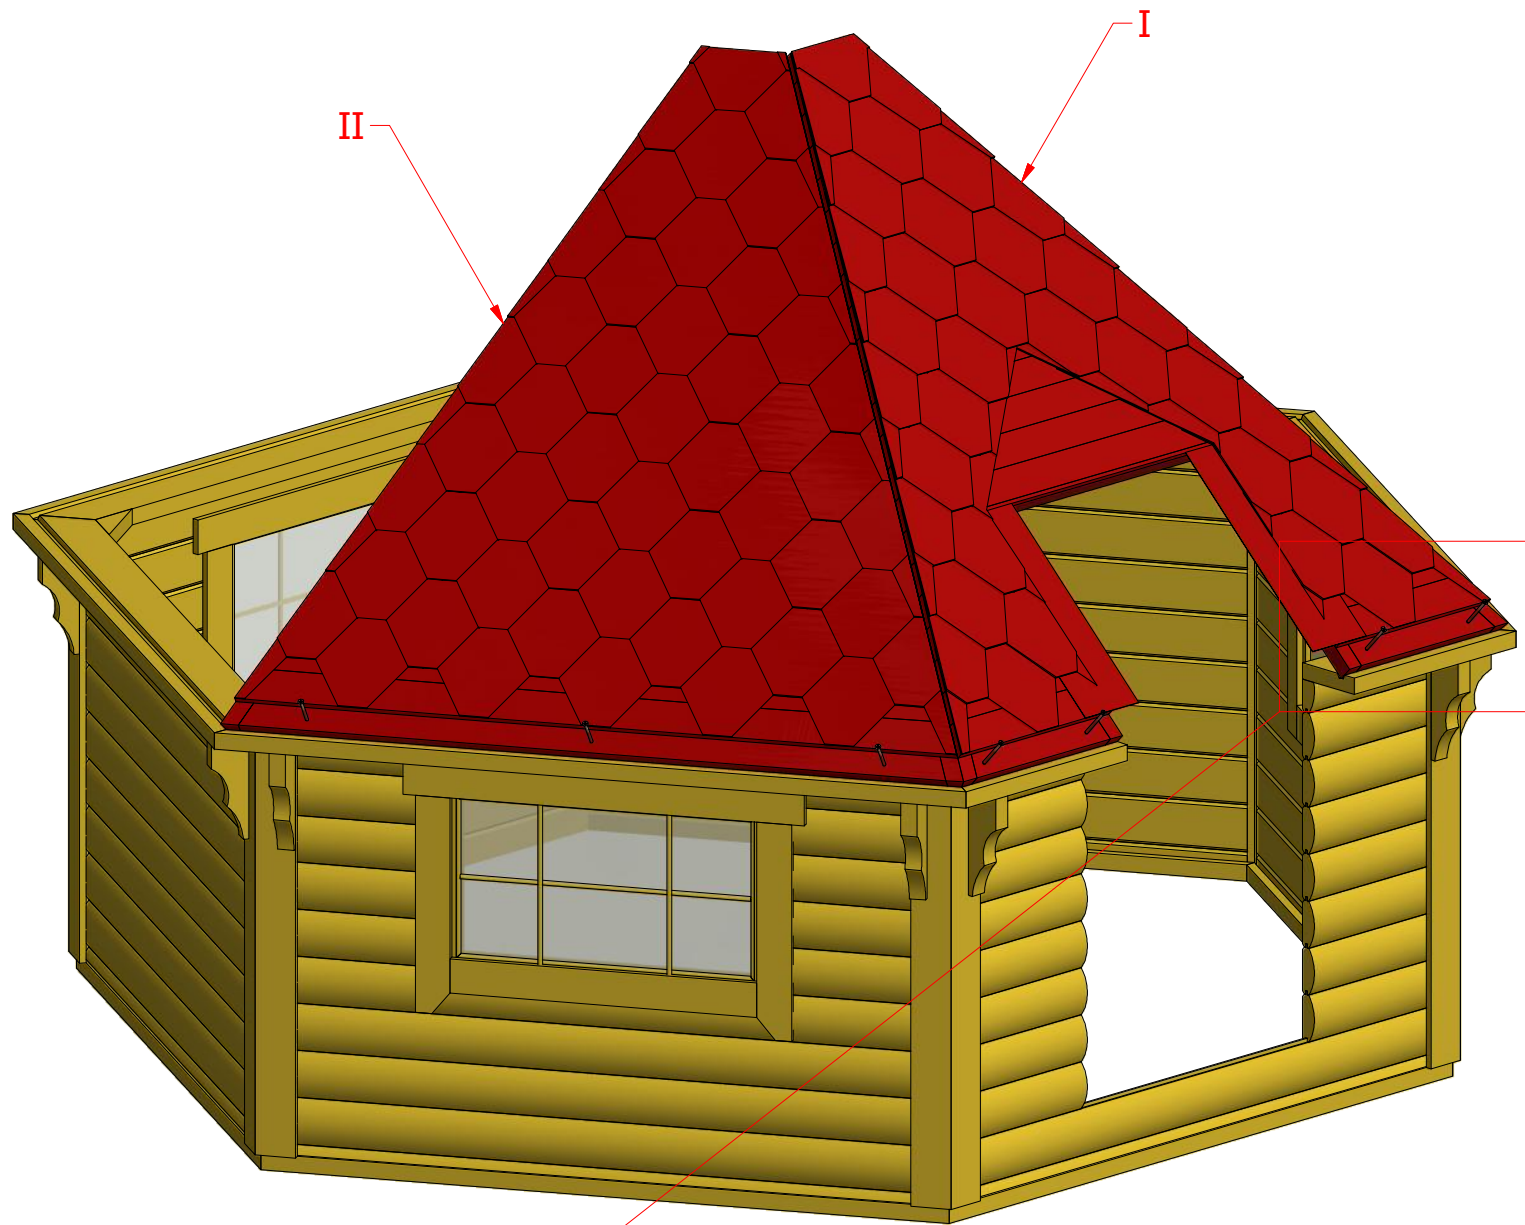

Grill cabin 9.2 m²

Screws

1	S2	4x70	43 pcs