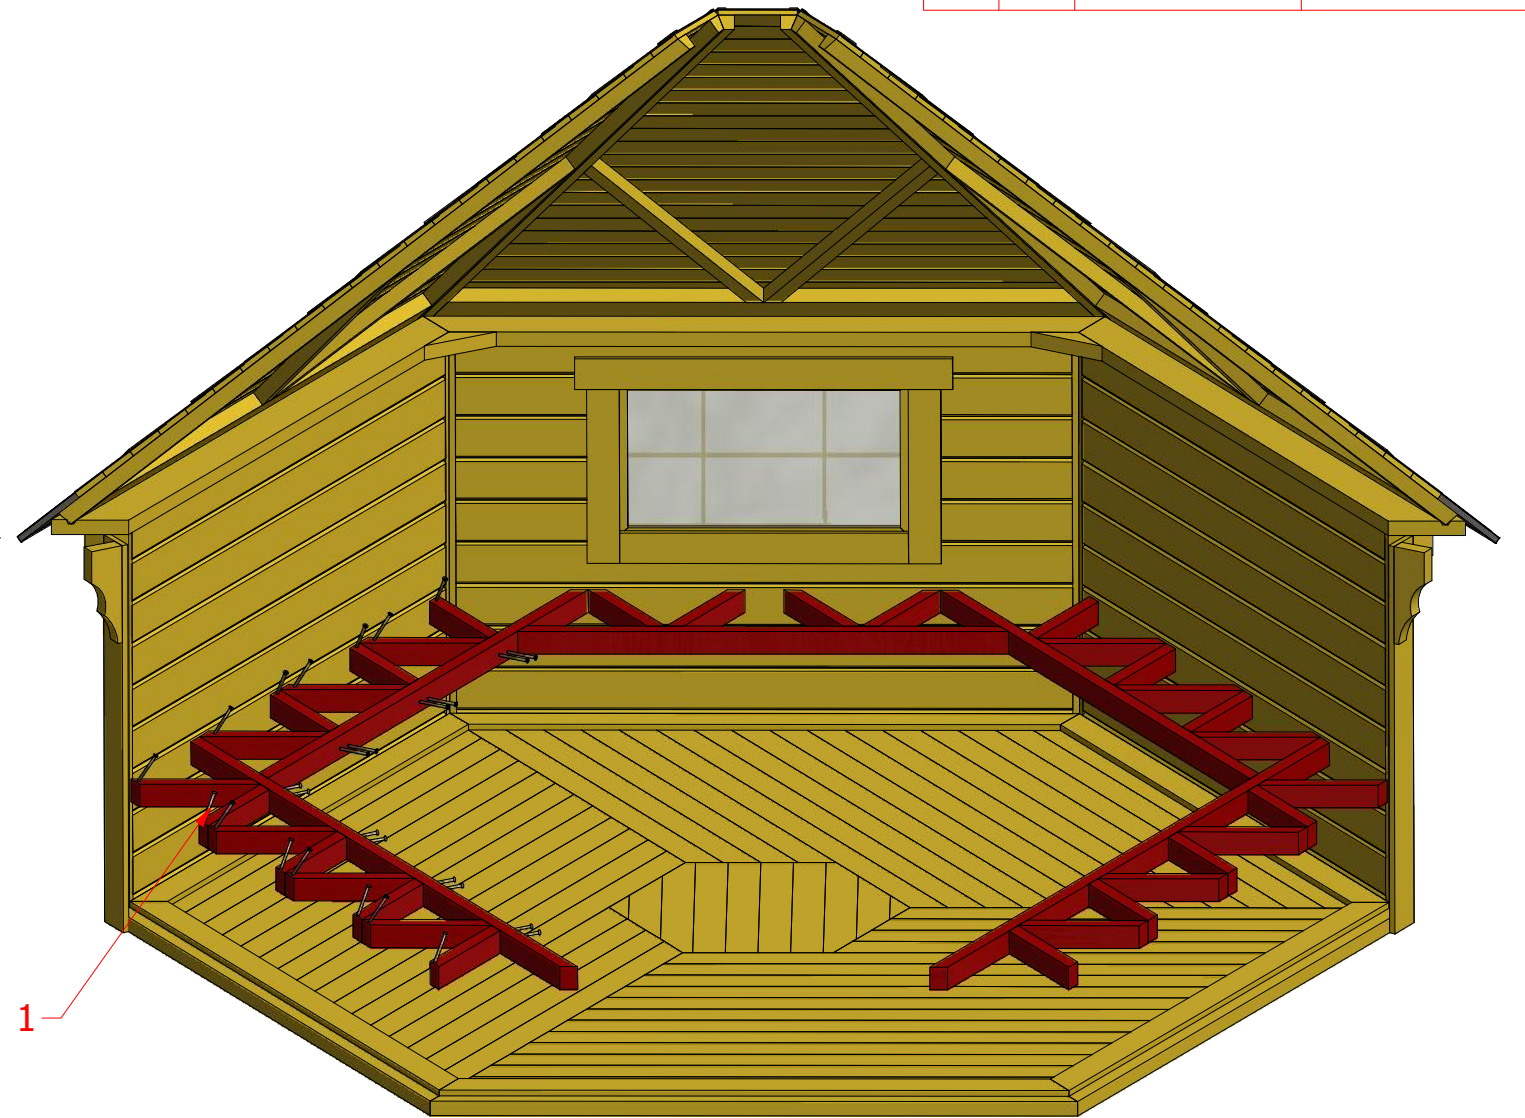

Grill cabin 9.2 m²

Screws

1	S2	4x70	84 pcs