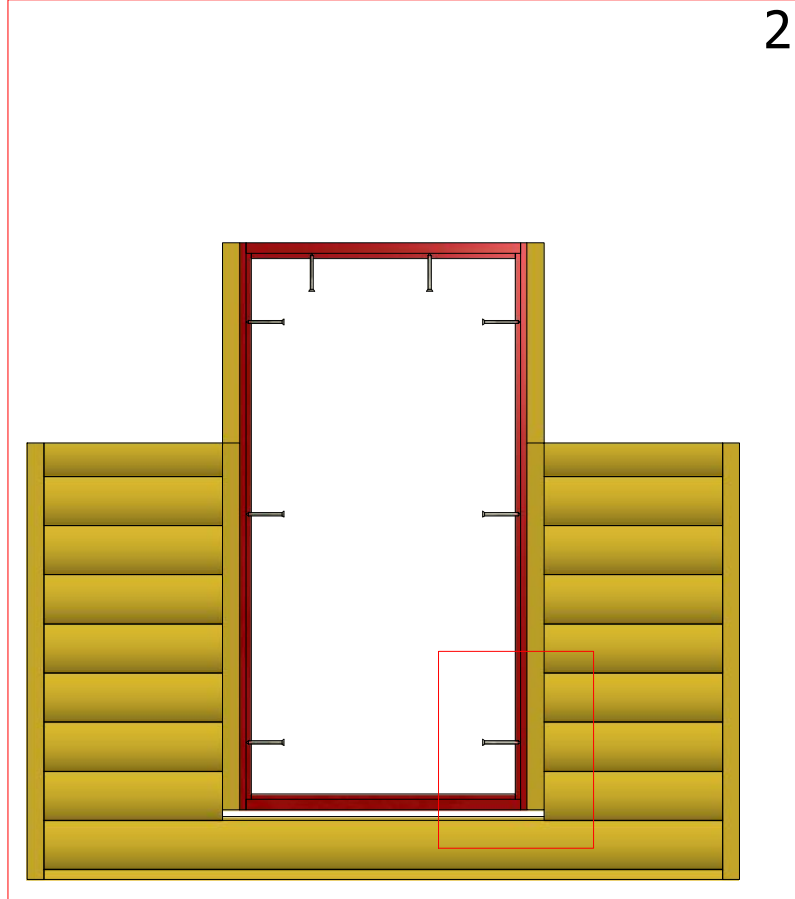

Grill cabin 9.2 m²

Screws

1	S1	5x100	8 pcs

1

2