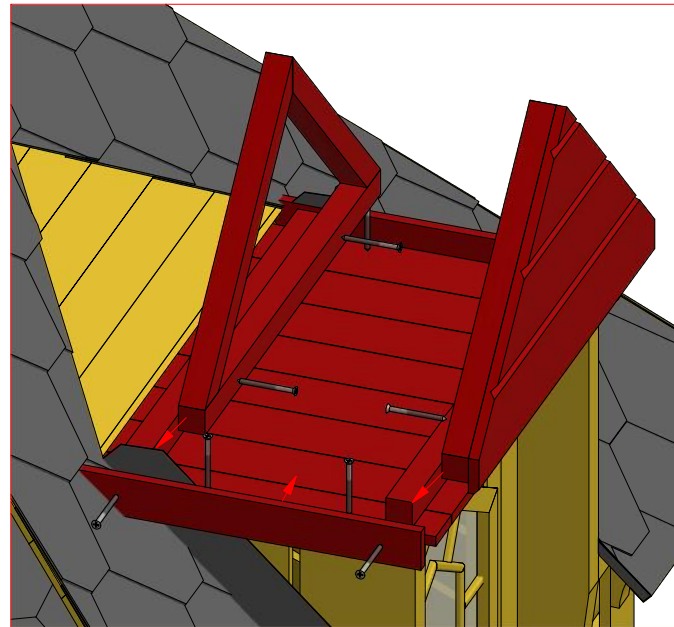

Grill cabin 9.2 m²

Screws

1	S2	4x70	16 pcs