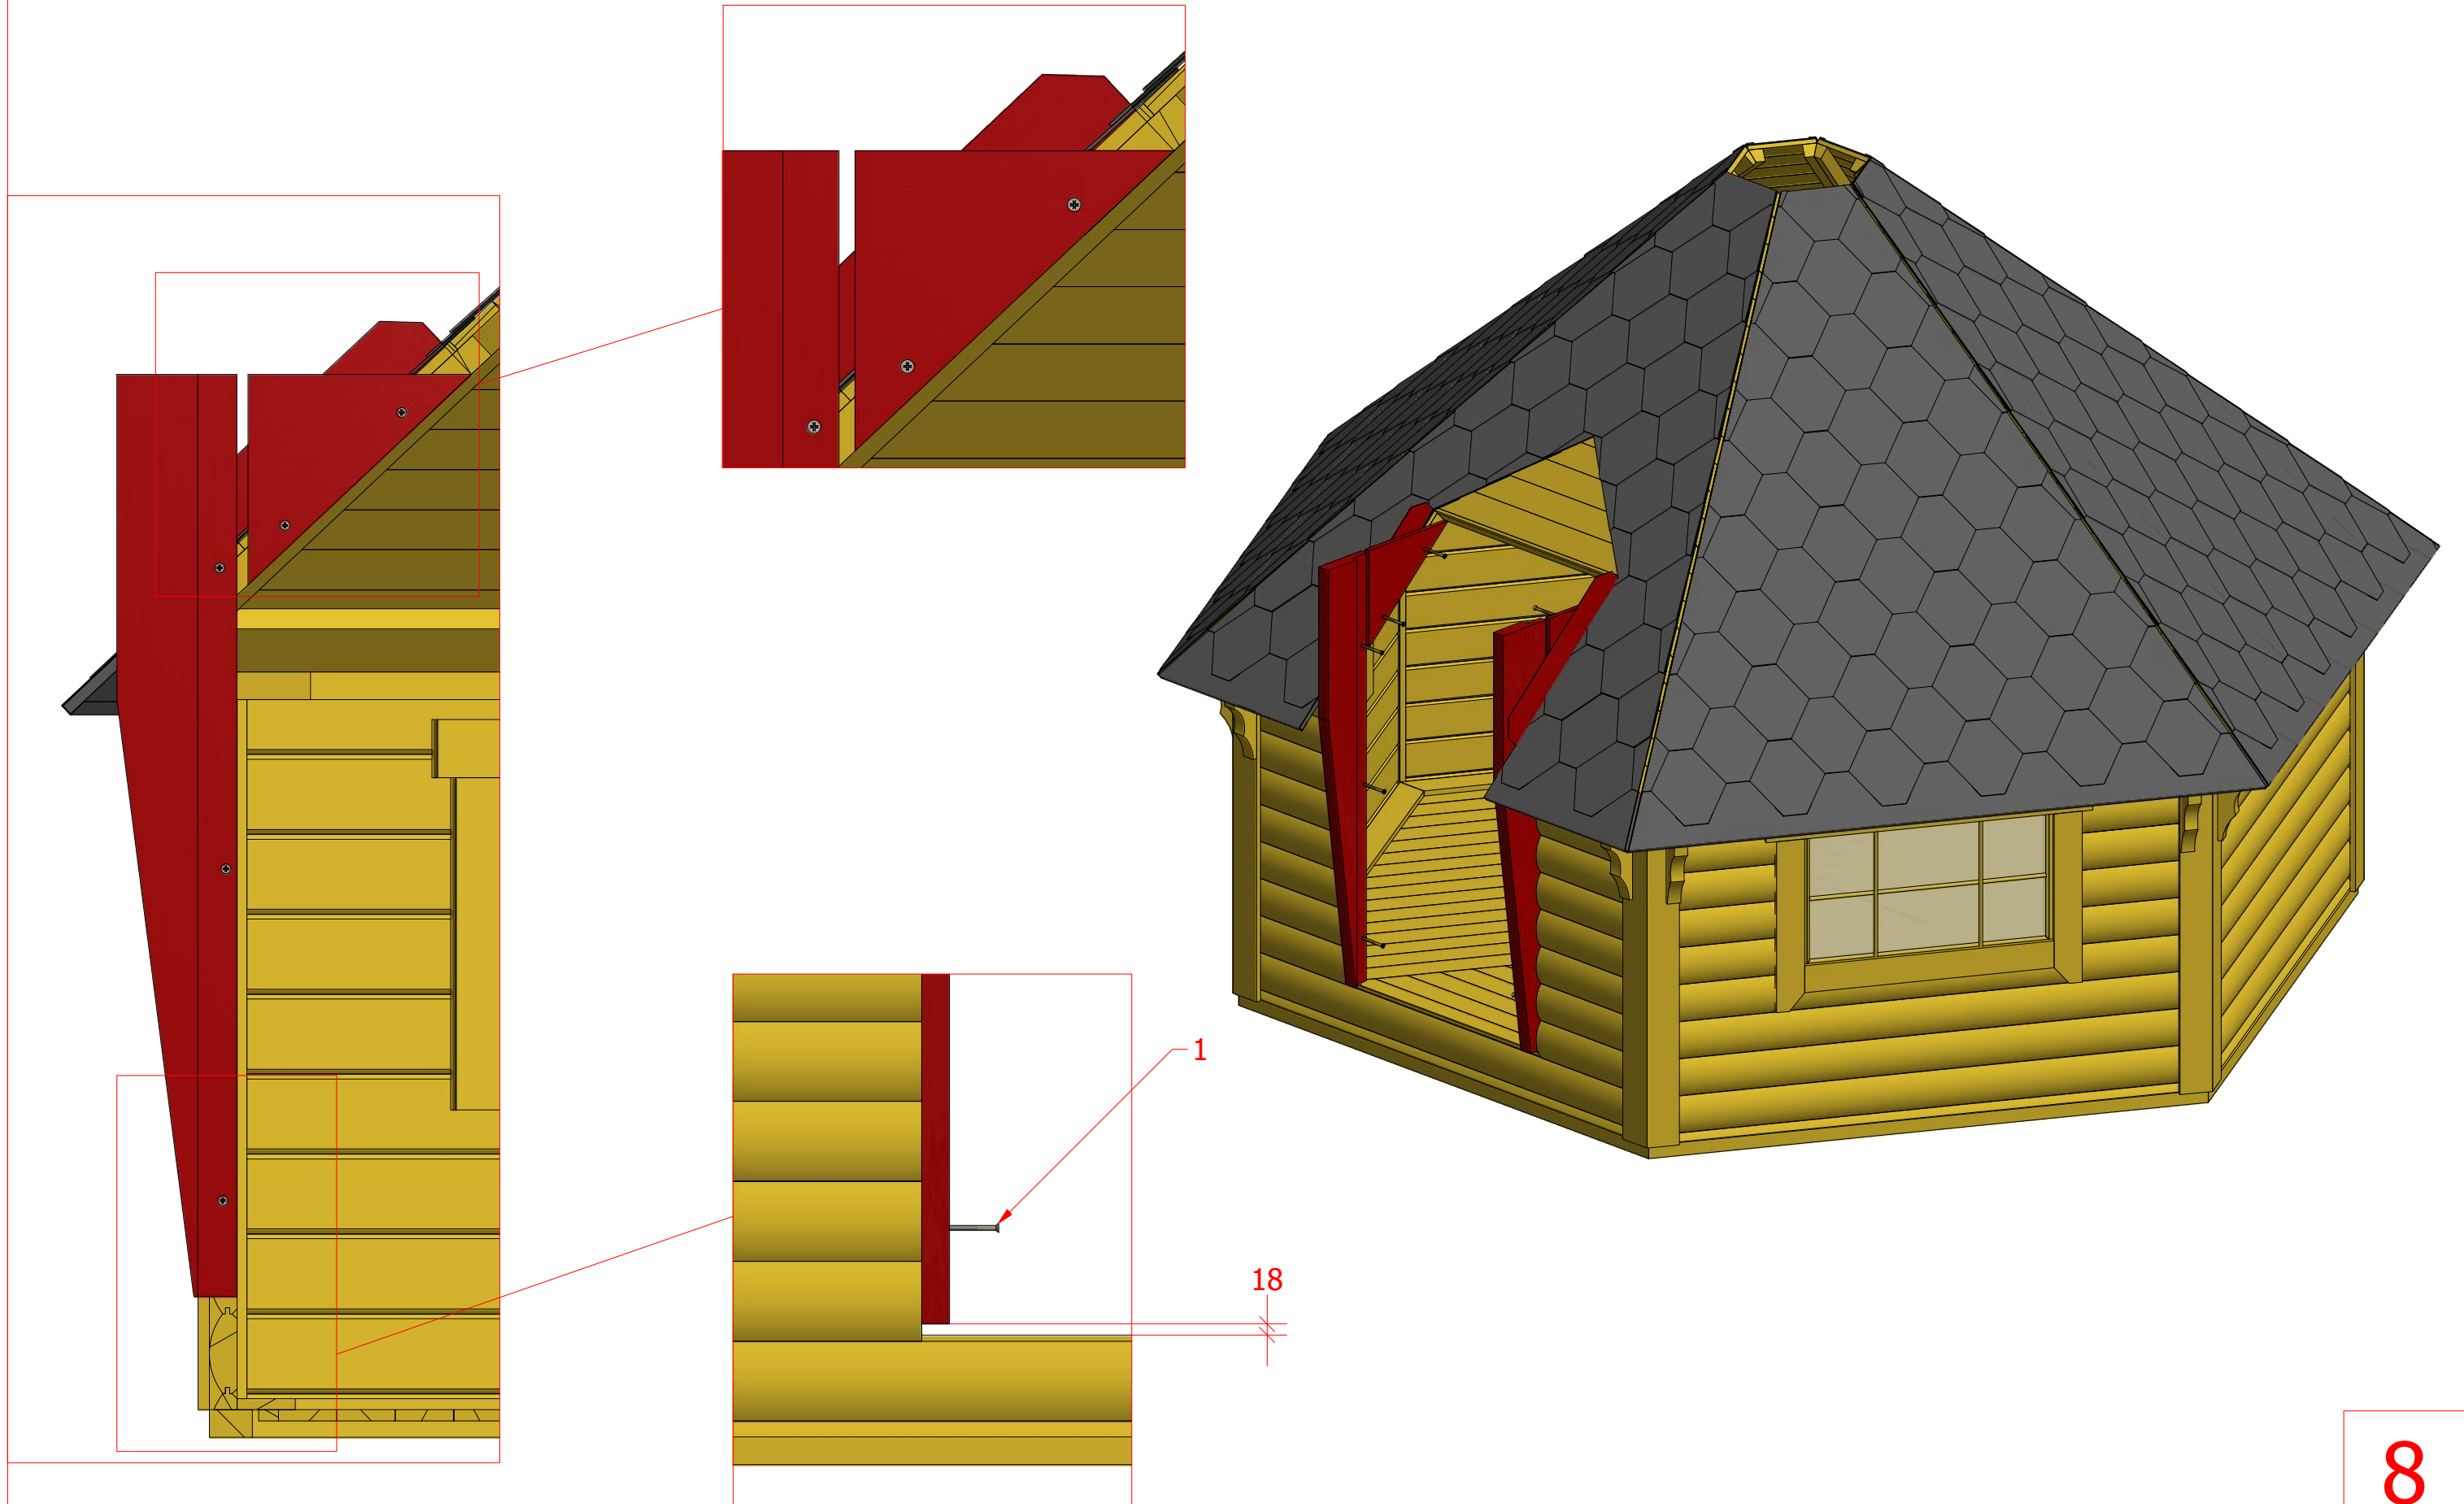

Grill cabin 9.2 m²

Screws

1	S2	4x70	10 pcs