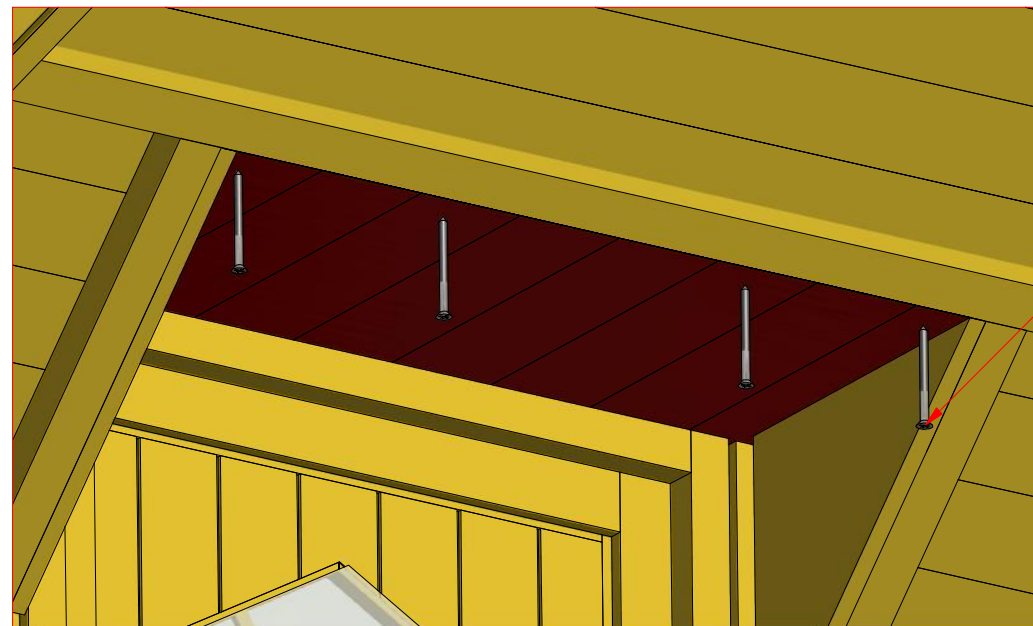

Grill cabin 9.2 m²

Screws

1	S2	4x70	16 pcs